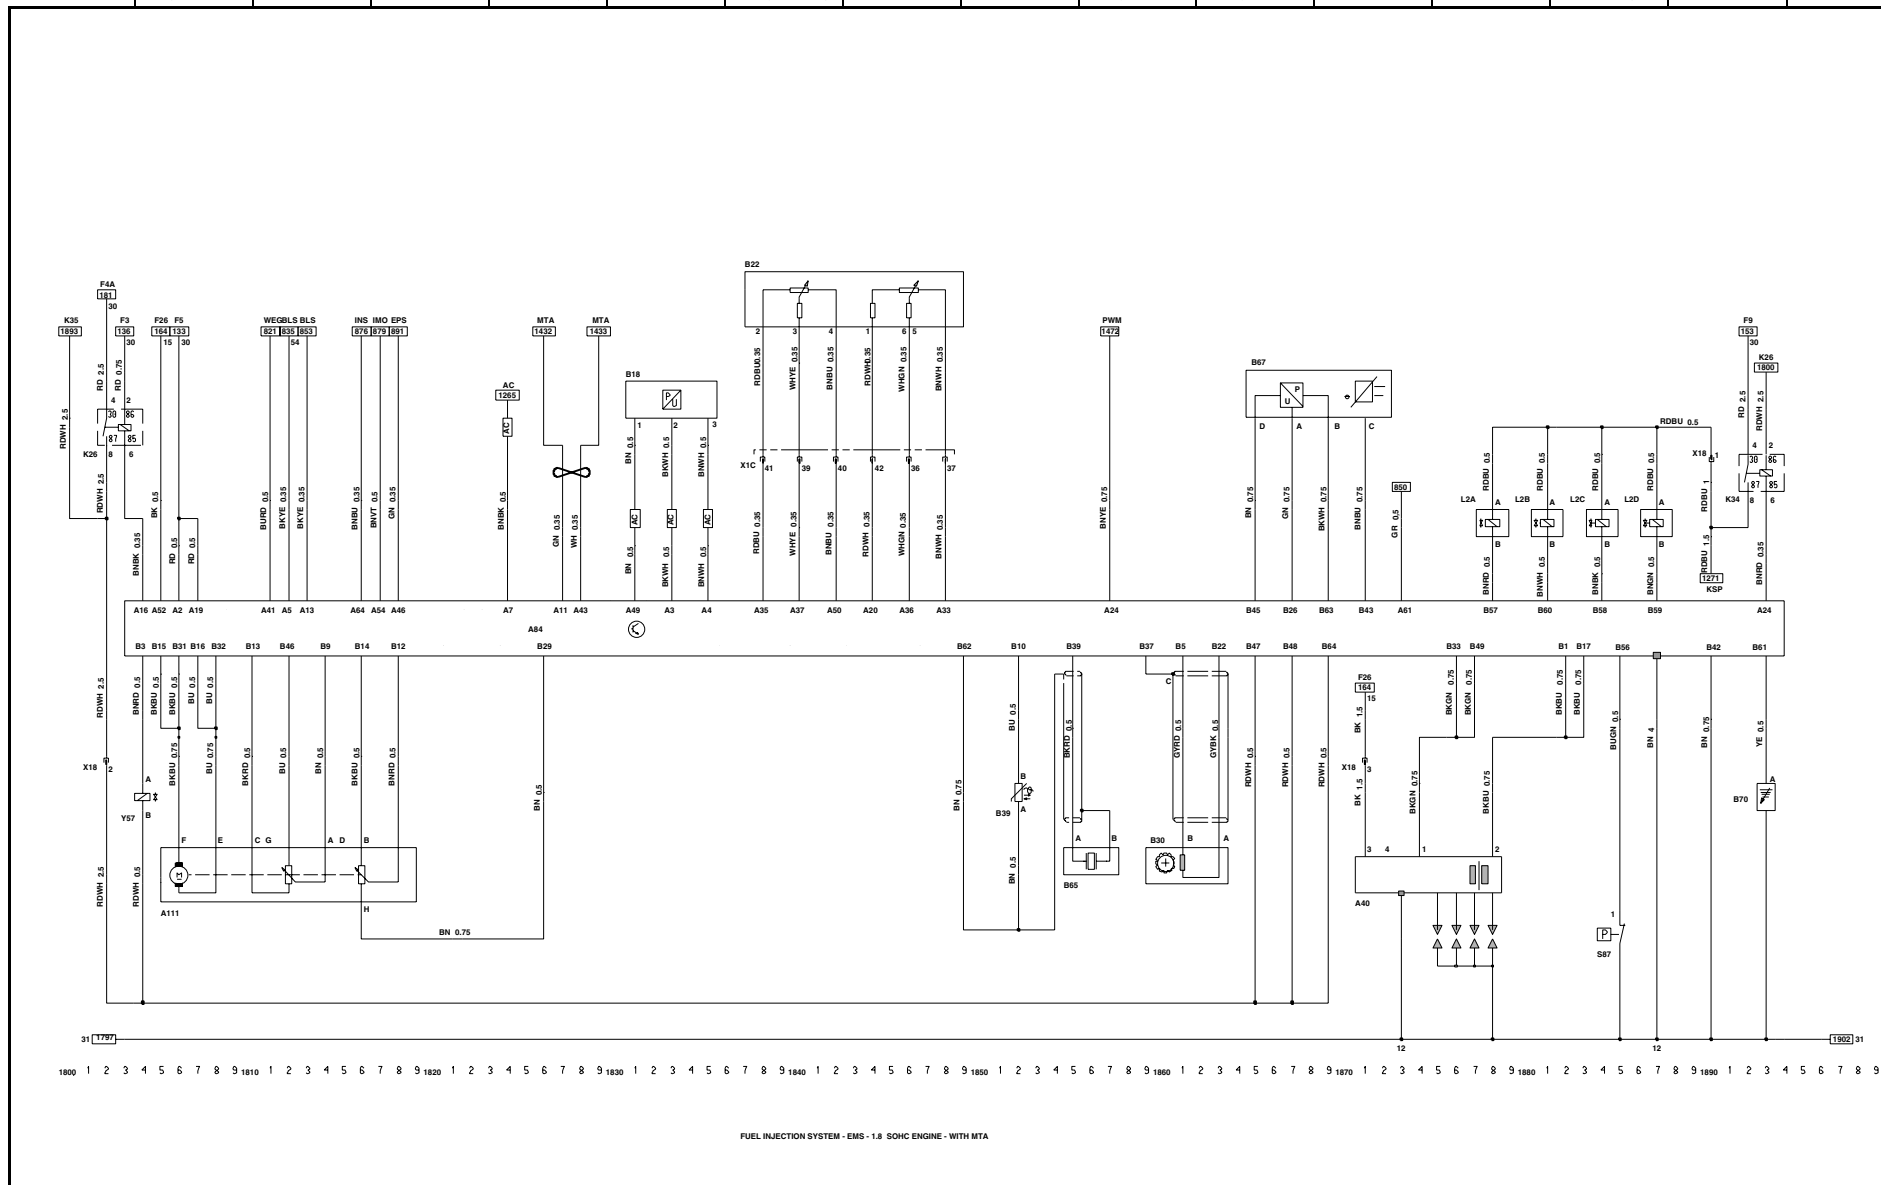

Cores - Fios / Cores - Alambres / Wires - Colors													
BK= Preto Negro / Black	BN = Marron Marrón / Brown	BU = Azul Azul / Blue	GA = Cinza Grís / Gray	GN= Verde Verde / Green	ON= Laranja Naranja / Orange	PK = Rosa Rosa / Pink	PL= Violeta Violeta / Purple	RD = Vermelho Rojo / Red	TN= Beje Beije / Tan	WH = Branco Blanco / White	YL= Amarelo Amarillo / Yellow	LT = Claro Claro / Light	DK = Escuro Oscuro / Dark