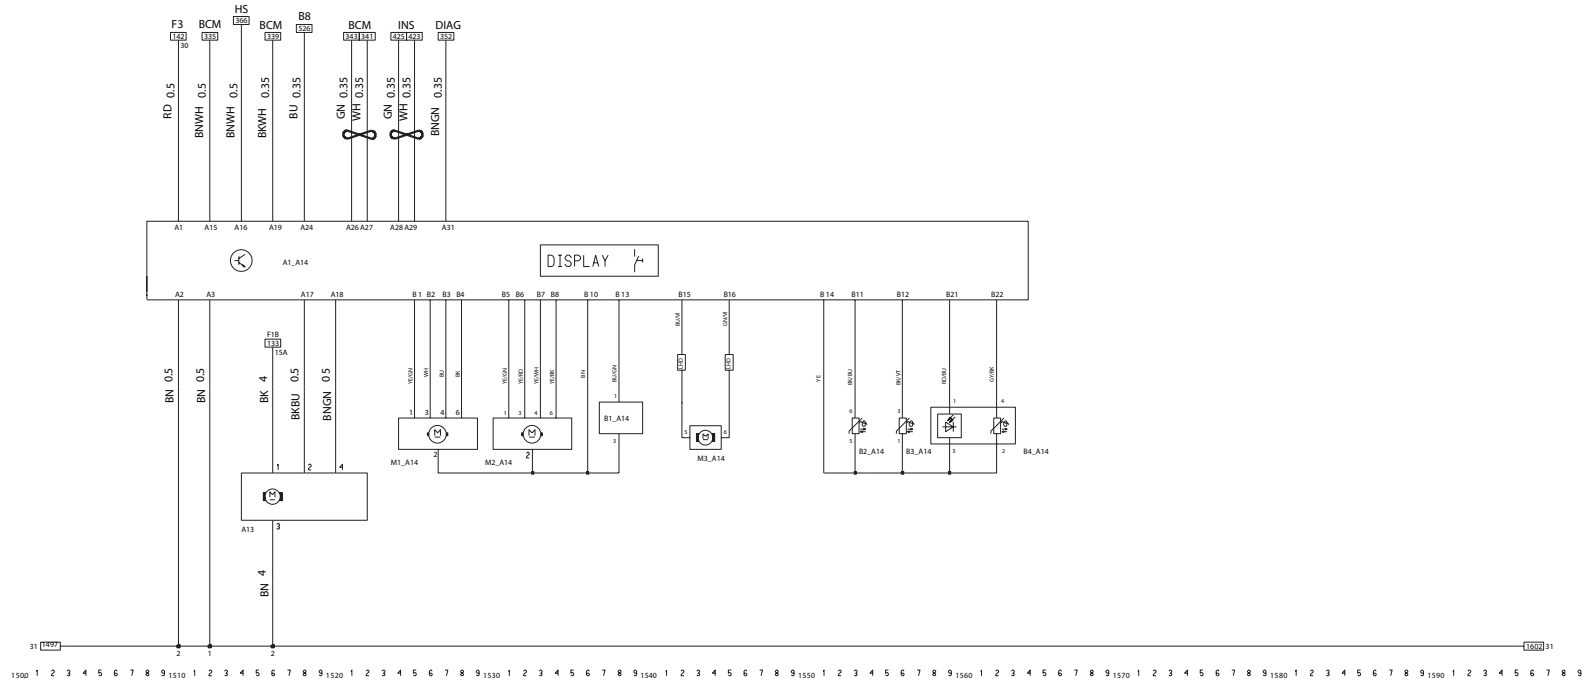

Cores - Fios / Cores - Alambres / Wires - Colors

BK= Preto Negro / Black	BN = Marron Marrón / Brown	BU = Azul Azul / Blue	GA = Cinza Gris / Gray	GN= Verde Verde / Green	ON= Laranja Naranja / Orange	PK = Rosa Rosa / Pink	PL= Violeta Violeta / Purple	RD = Vermelho Rojo / Red	TN= Beje Beije / Tan	WH = Branco Blanco / White	YL= Amarelo Amarillo / Yellow	LT = Claro Claro / Light	DK = Escuro Oscuro / Dark

BLOWER PASSENGER COMPARTMENT, ELECTRONIC CLIMATE CONTROL (ECC)