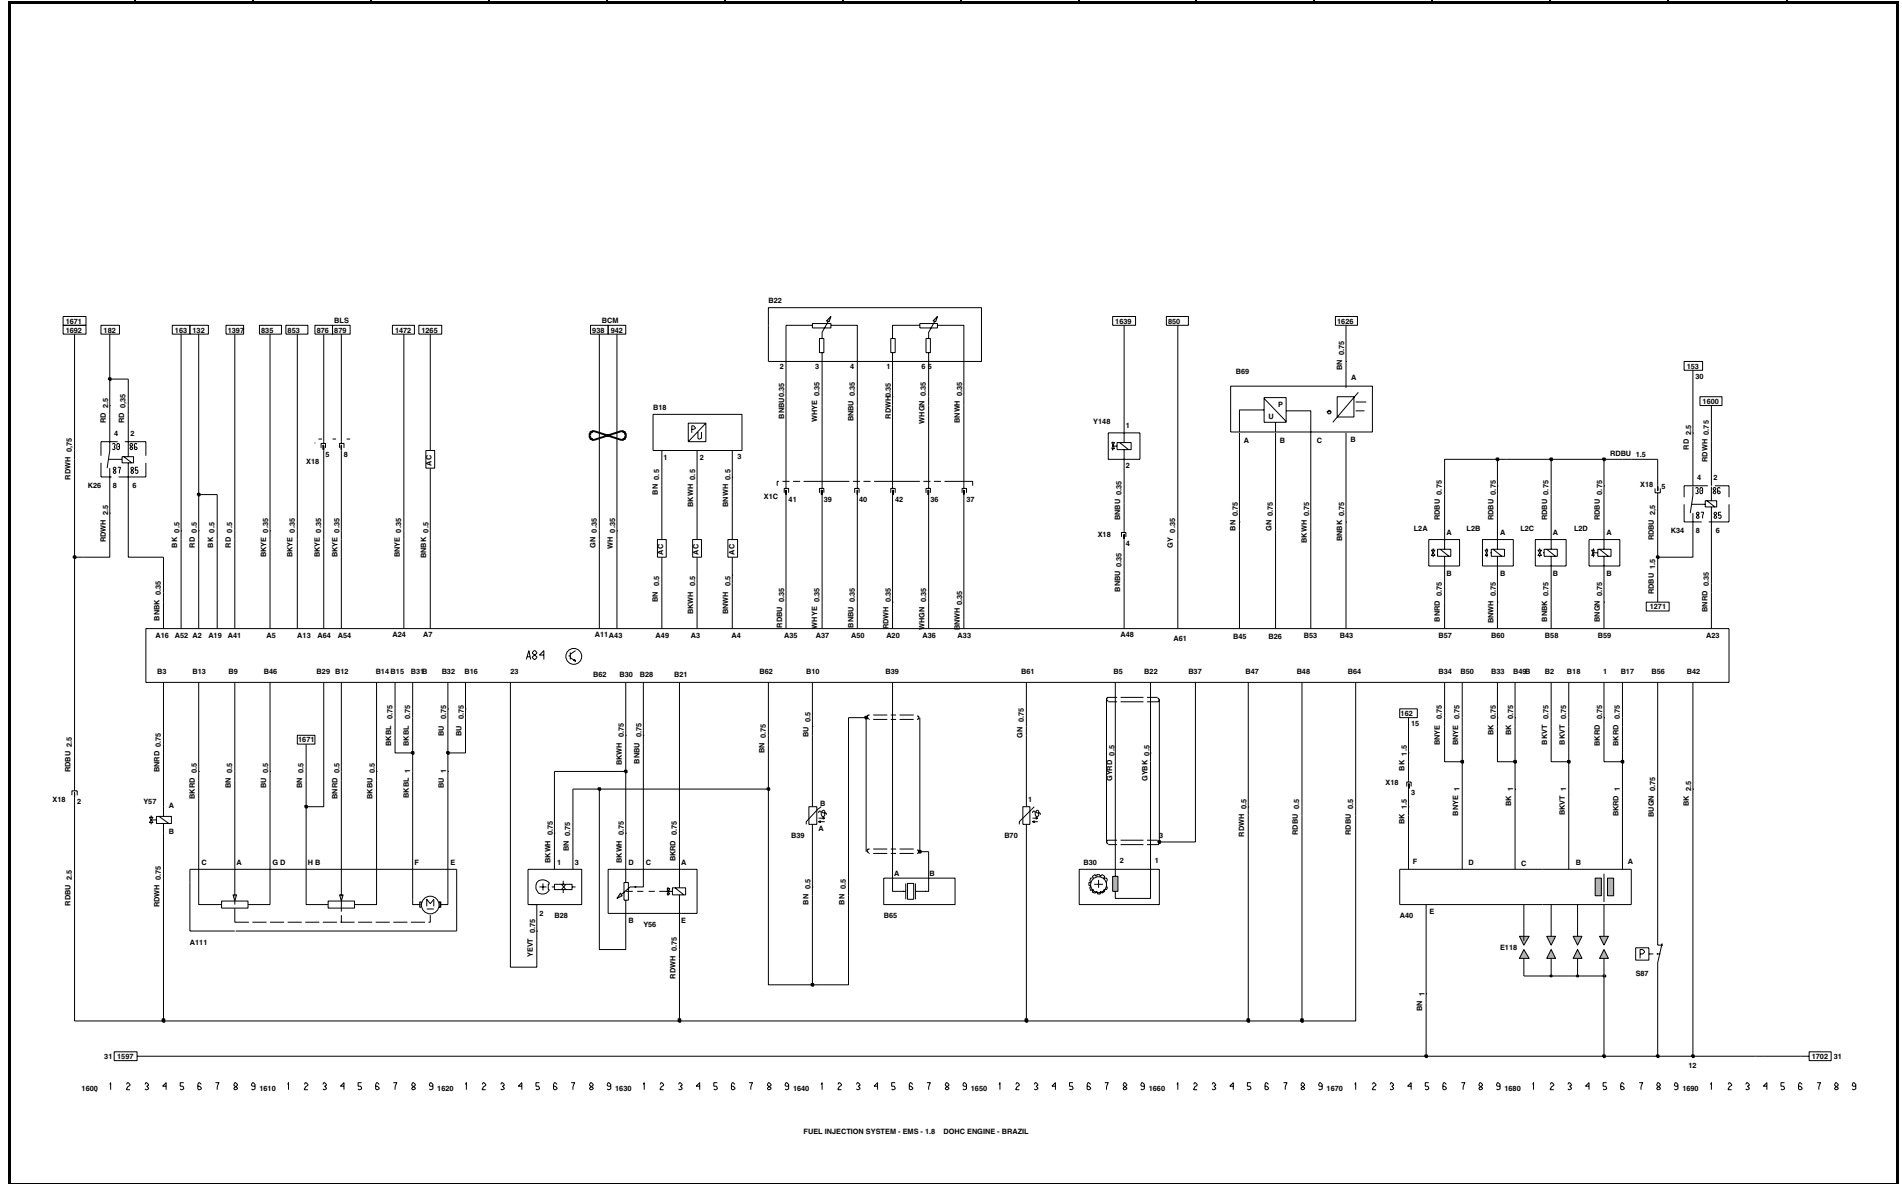

Cores - Fios / Cores - Alambres / Wires - Colors													
BK= Preto Negro / Black	BN = Marron Marrón / Brown	BU = Azul Azul / Blue	GA = Cinza Grís / Gray	GN= Verde Verde / Green	ON= Laranja Naranja / Orange	PK = Rosa Rosa / Pink	PL= Violeta Violeta / Purple	RD = Vermelho Rojo / Red	TN= Beje Beije / Tan	WH = Branco Blanco / White	YL= Amarelo Amarillo / Yellow	LT = Claro Claro / Light	DK = Escuro Oscuro / Dark