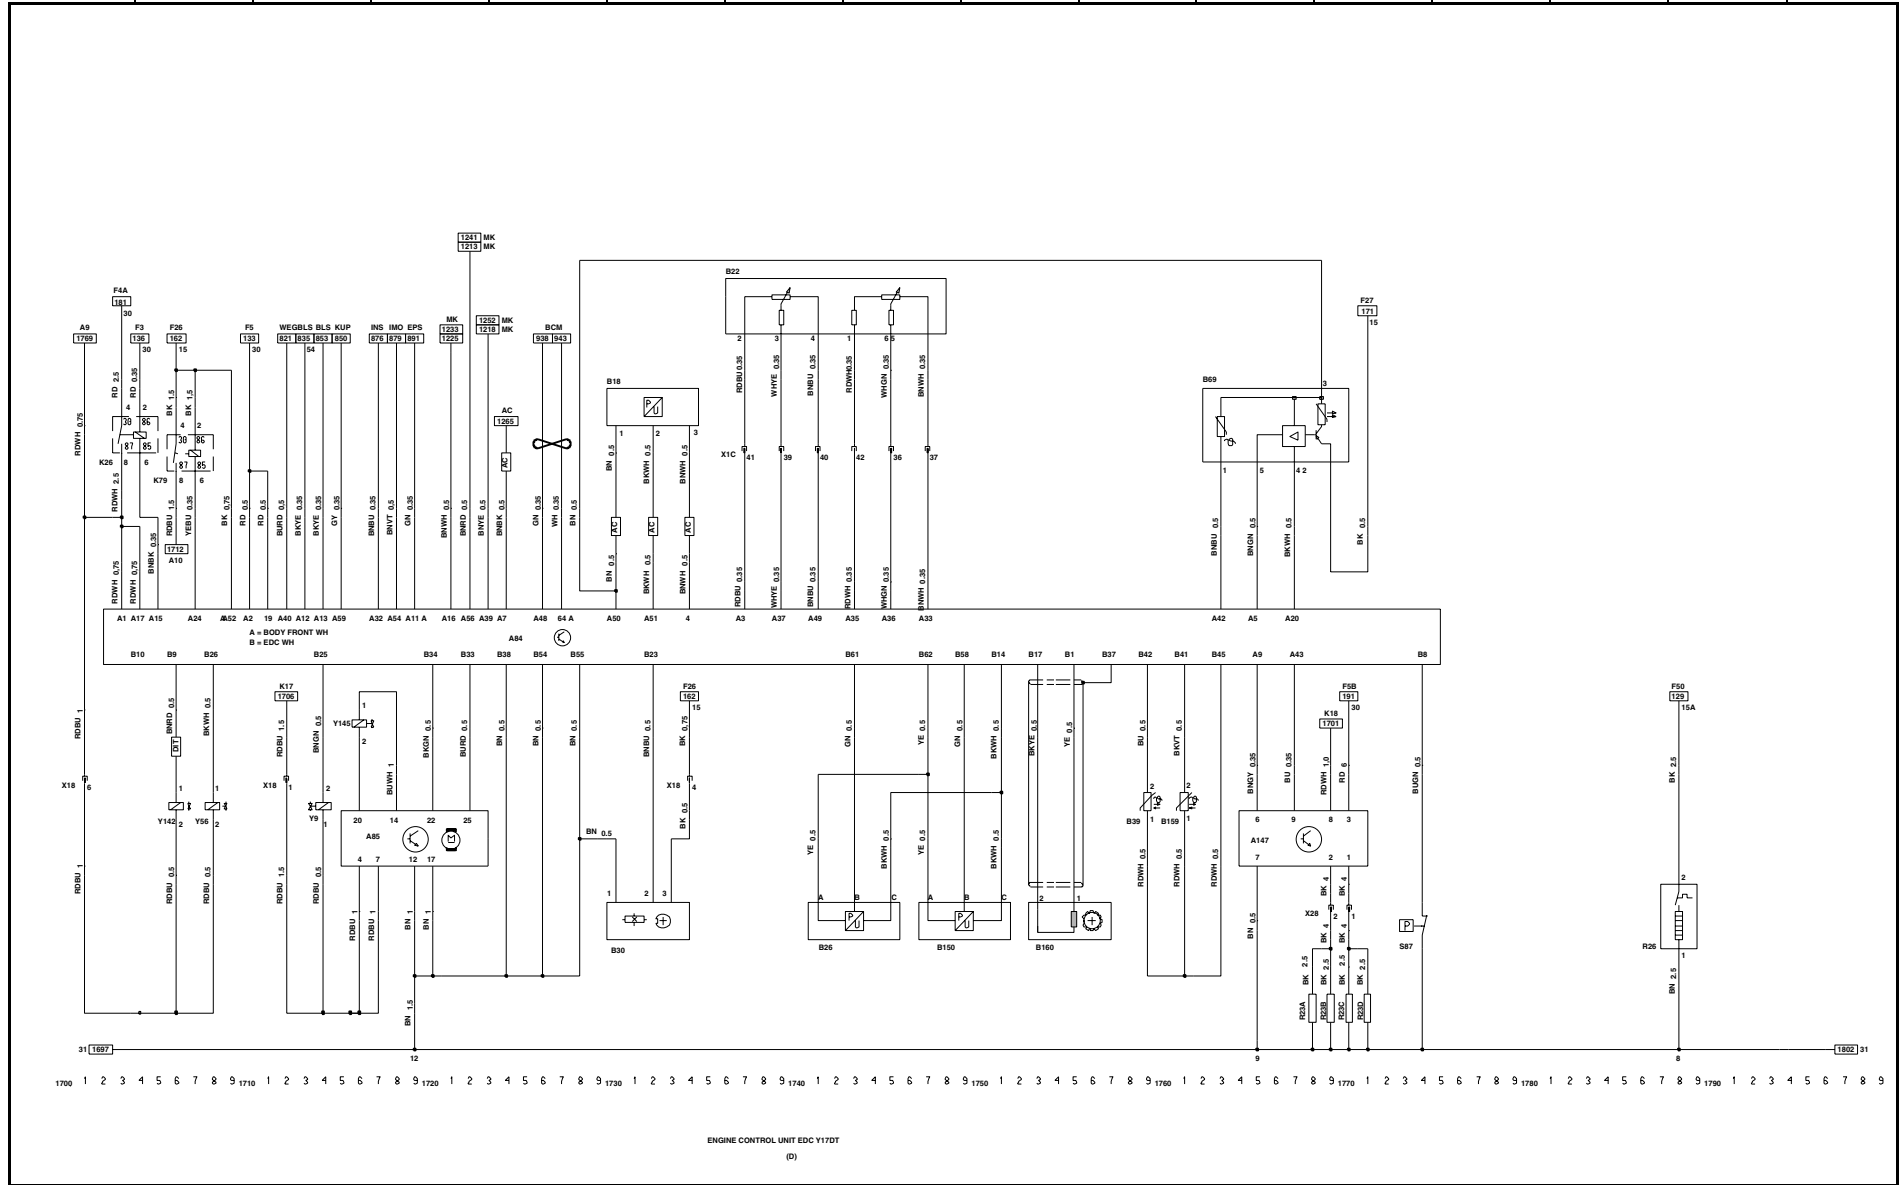

Cores - Fios / Cores - Alambres / Wires - Colors

BK= Preto Negro / Black	BN = Marron Marrón / Brown	BU = Azul Azul / Blue	GA = Cinza Grís / Gray	GN= Verde Verde / Green	ON= Laranja Naranja / Orange	PK = Rosa Rosa / Pink	PL= Violeta Violeta / Purple	RD = Vermelho Rojo / Red	TN= Beje Beije / Tan	WH = Branco Blanco / White	YL= Amarelo Amarillo / Yellow	LT = Claro Claro / Light	DK = Escuro Oscuro / Dark