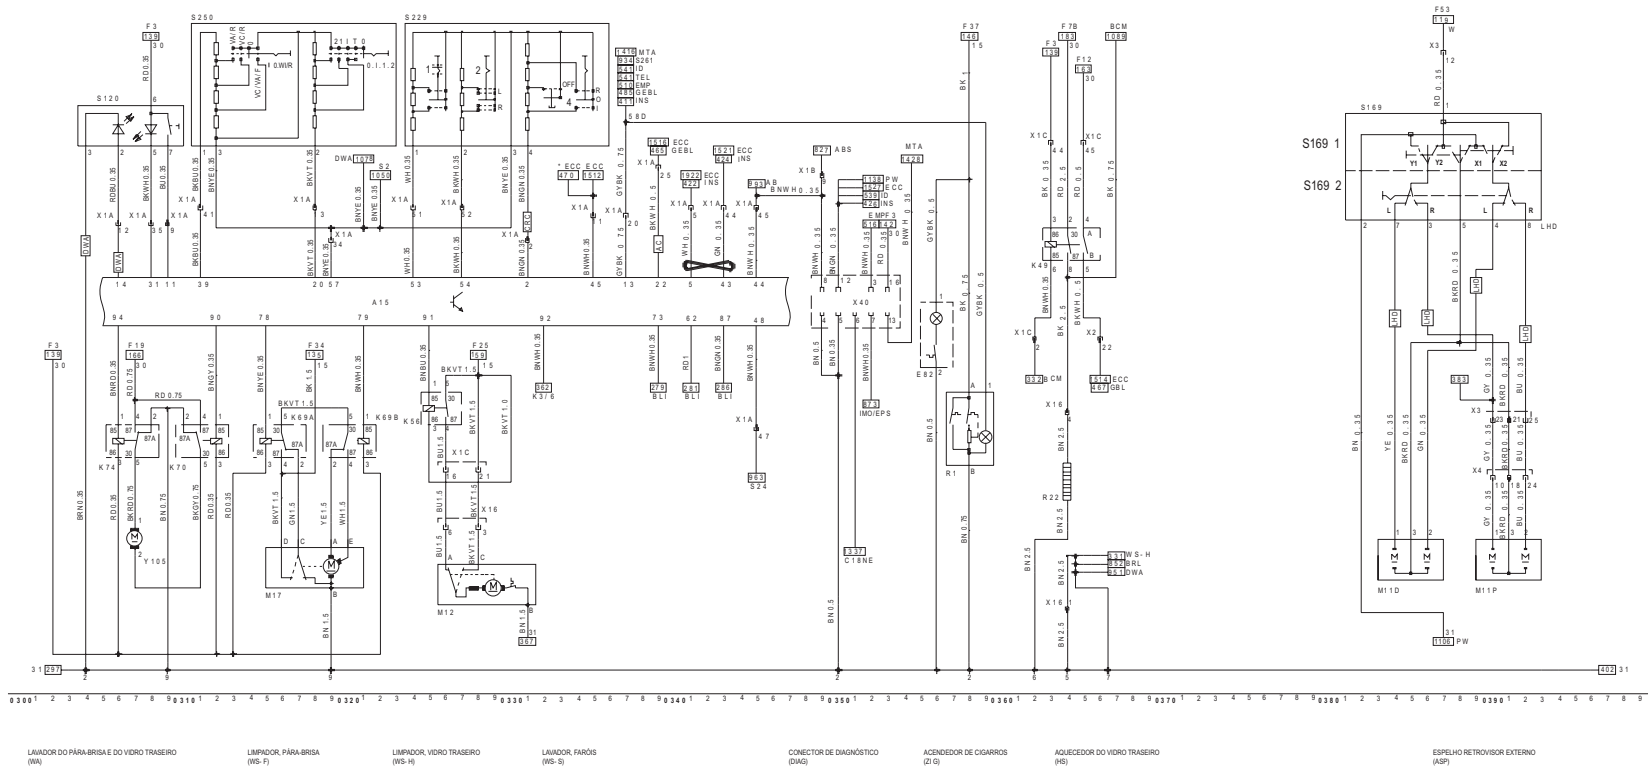

Cores - Fios / Cores - Alambres / Wires - Colors

BK= Preto Negro / Black	BN = Marron Marrón / Brown	BU = Azul Azul / Blue	GA = Cinza Grís / Gray	GN= Verde Verde / Green	ON= Laranja Naranja / Orange	PK = Rosa Rosa / Pink	PL= Violeta Violeta / Purple	RD = Vermelho Rojo / Red	TN= Beje Beije / Tan	WH = Branco Blanco / White	YL= Amarelo Amarillo / Yellow	LT = Claro Claro / Light	DK = Escuro Oscuro / Dark