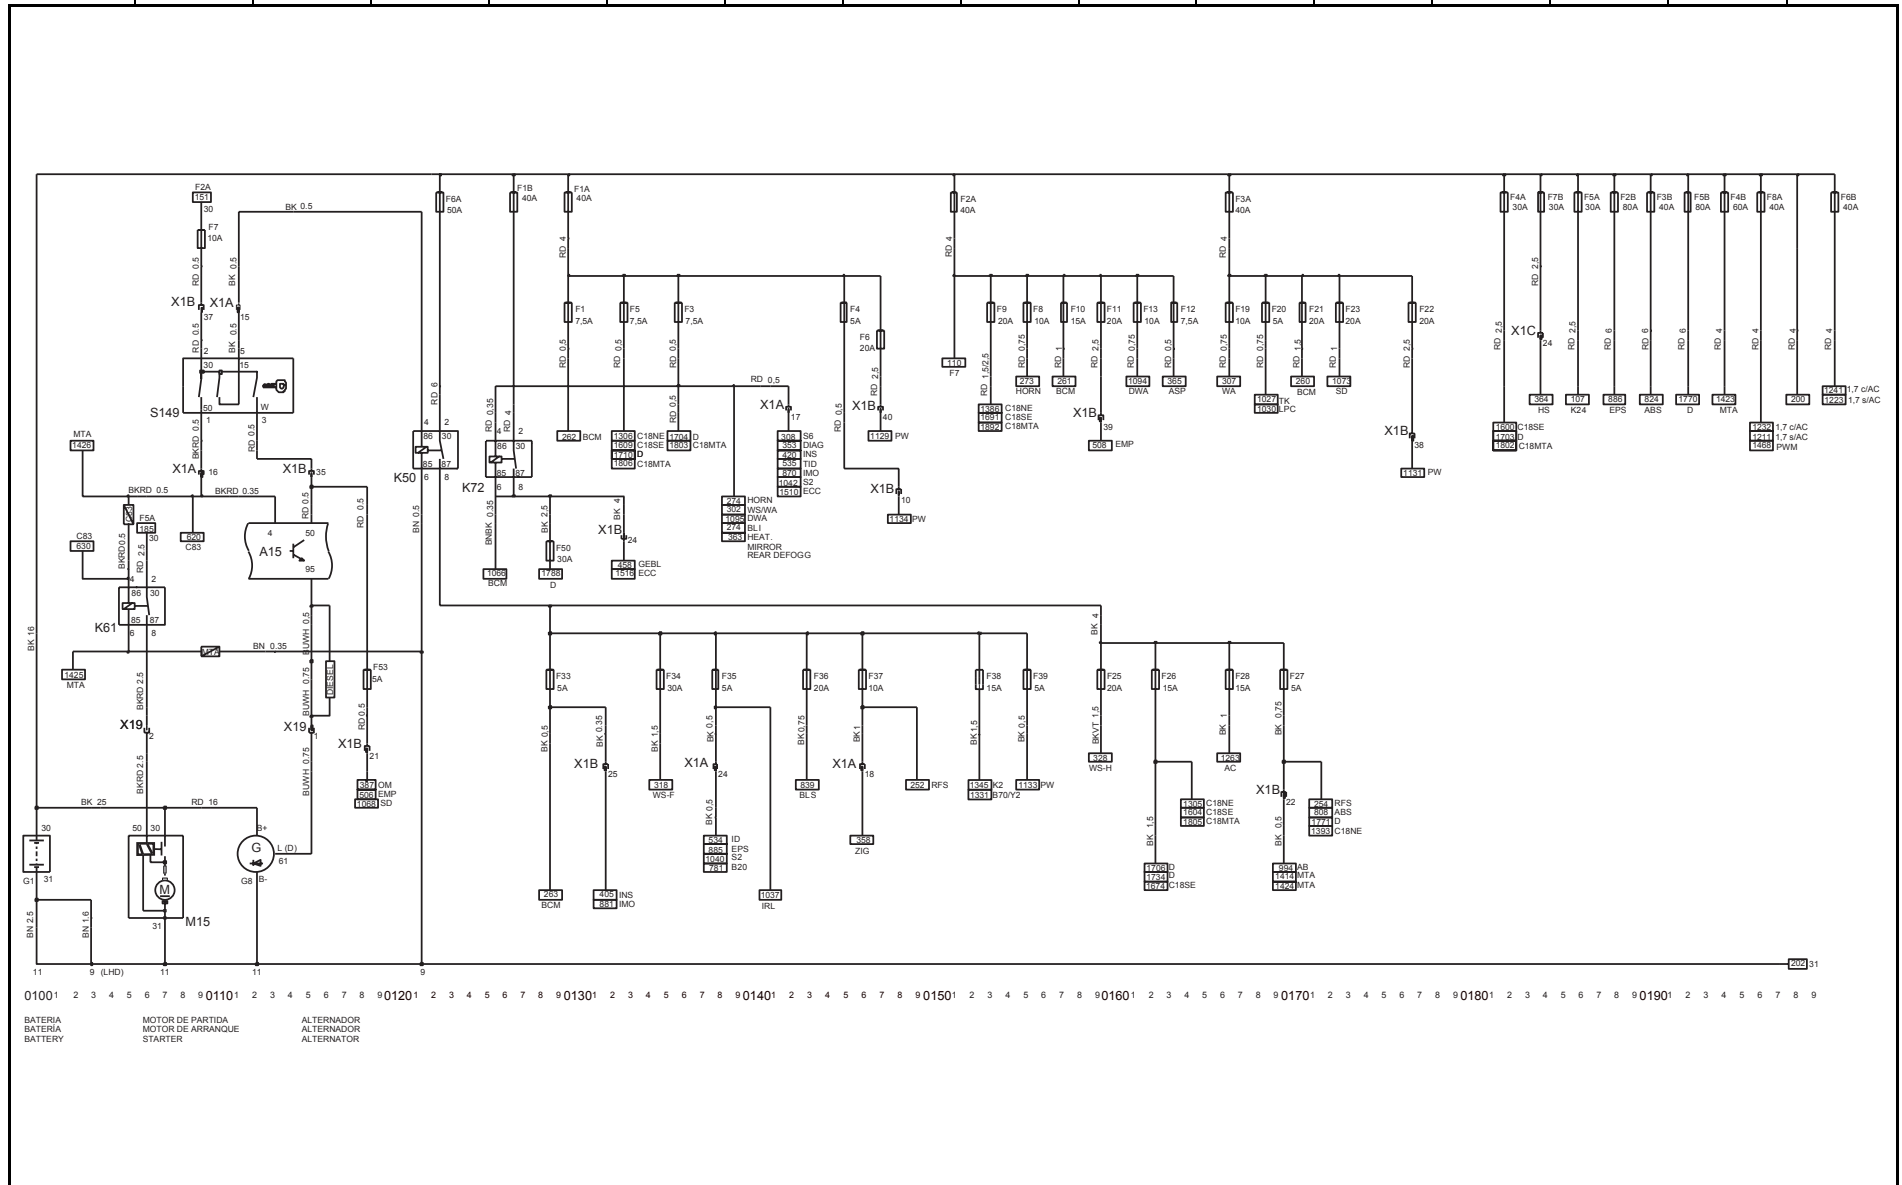

Cores - Fios / Cores - Alambres / Wires - Colors

BK= Preto Negro / Black	BN = Marron Marrón / Brown	BU = Azul Azul / Blue	GA = Cinza Gris / Gray	GN= Verde Verde / Green	ON= Laranja Naranja / Orange	PK = Rosa Rosa / Pink	PL= Violeta Violeta / Purple	RD = Vermelho Rojo / Red	TN= Beije Beije / Tan	WH = Branco Blanco / White	YL= Amarelo Amarillo / Yellow	LT = Claro Claro / Light	DK = Escuro Oscuro / Dark