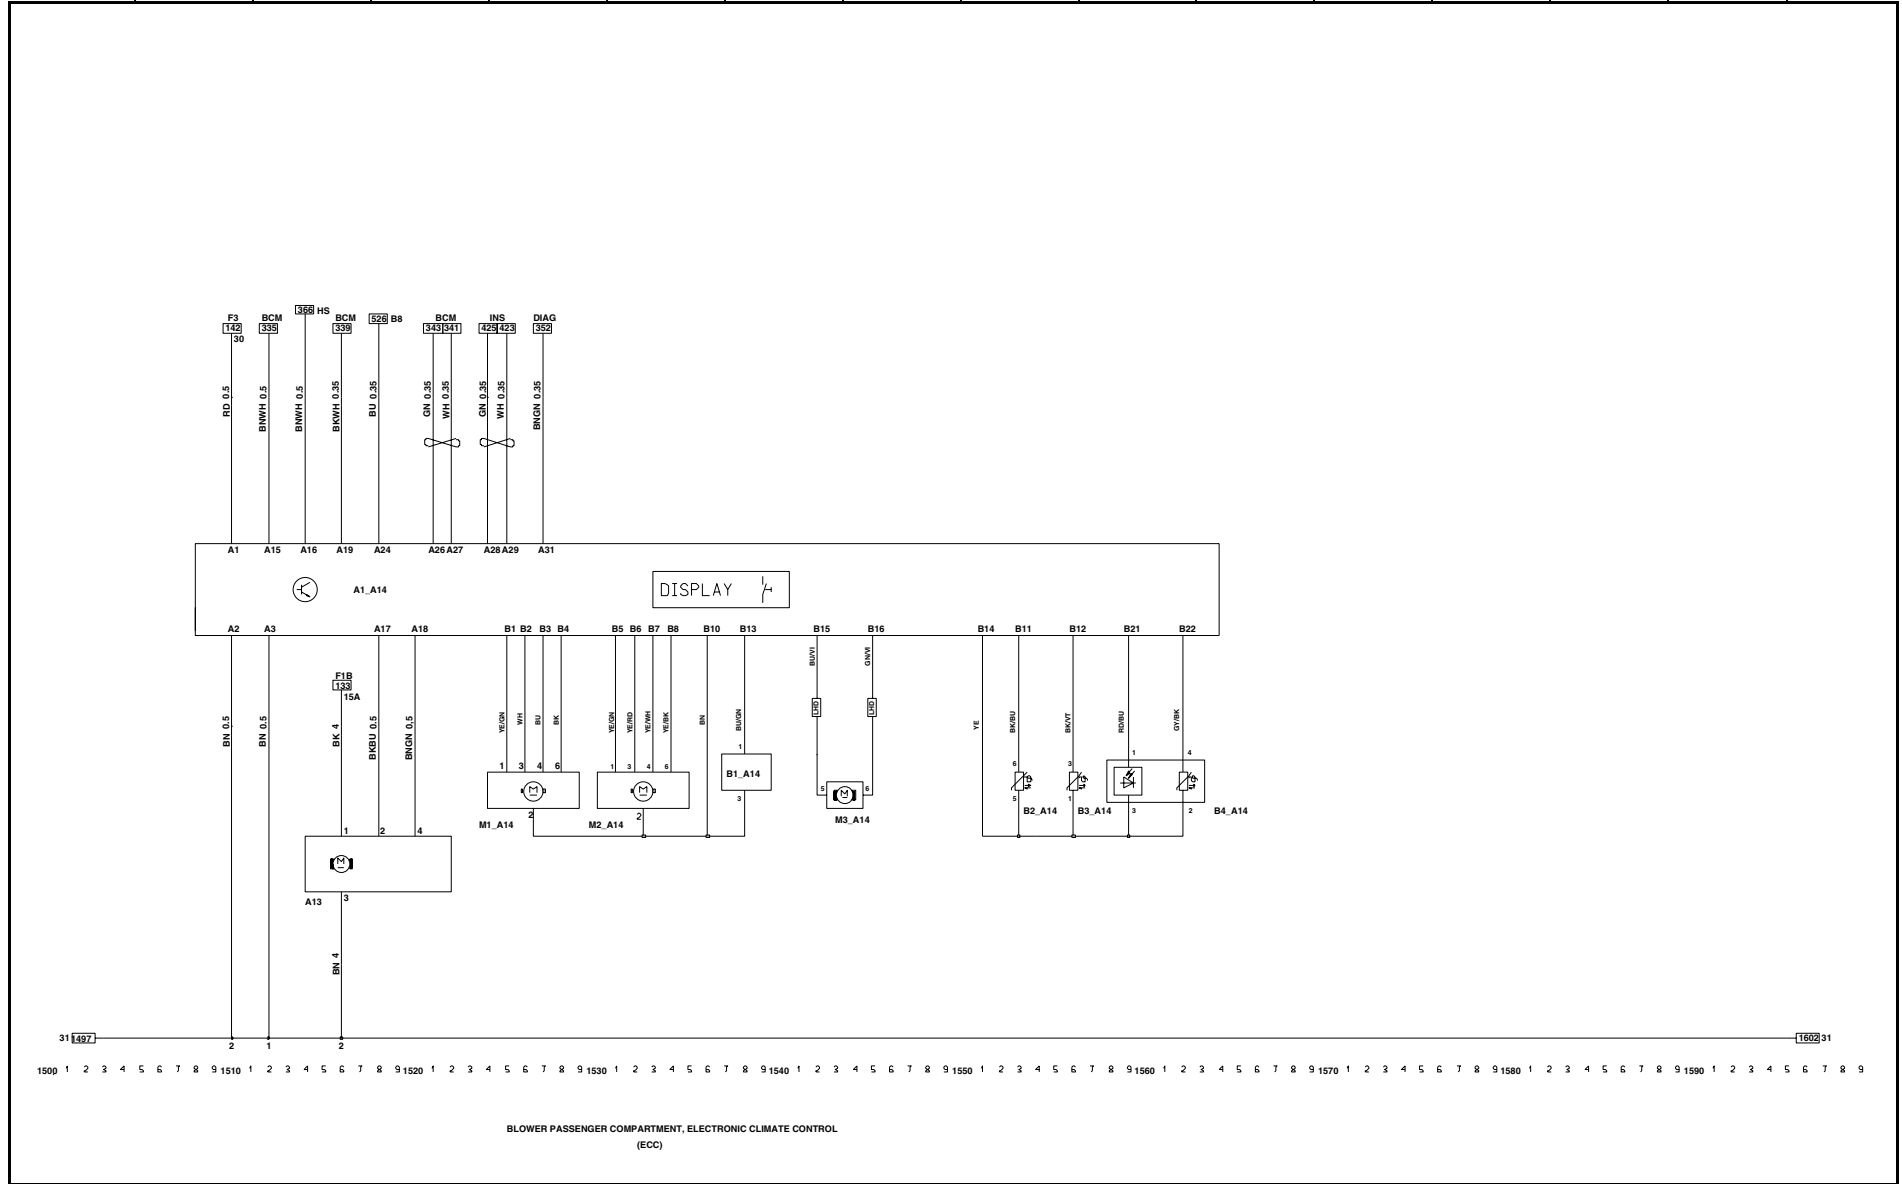

BLOWER PASSENGER COMPARTMENT, ELECTRONIC CLIMATE CONTROL (ECC)

Cores - Fios / Cores - Alambres / Wires - Colors													
BK= Preto Negro / Black	BN = Marron Marrón / Brown	BU = Azul Azul / Blue	GA = Cinza Grís / Gray	GN= Verde Verde / Green	ON= Laranja Naranja / Orange	PK = Rosa Rosa / Pink	PL= Violeta Violeta / Purple	RD = Vermelho Rojo / Red	TN= Beje Beije / Tan	WH = Branco Blanco / White	YL= Amarelo Amarillo / Yellow	LT = Claro Claro / Light	DK = Escuro Oscuro / Dark