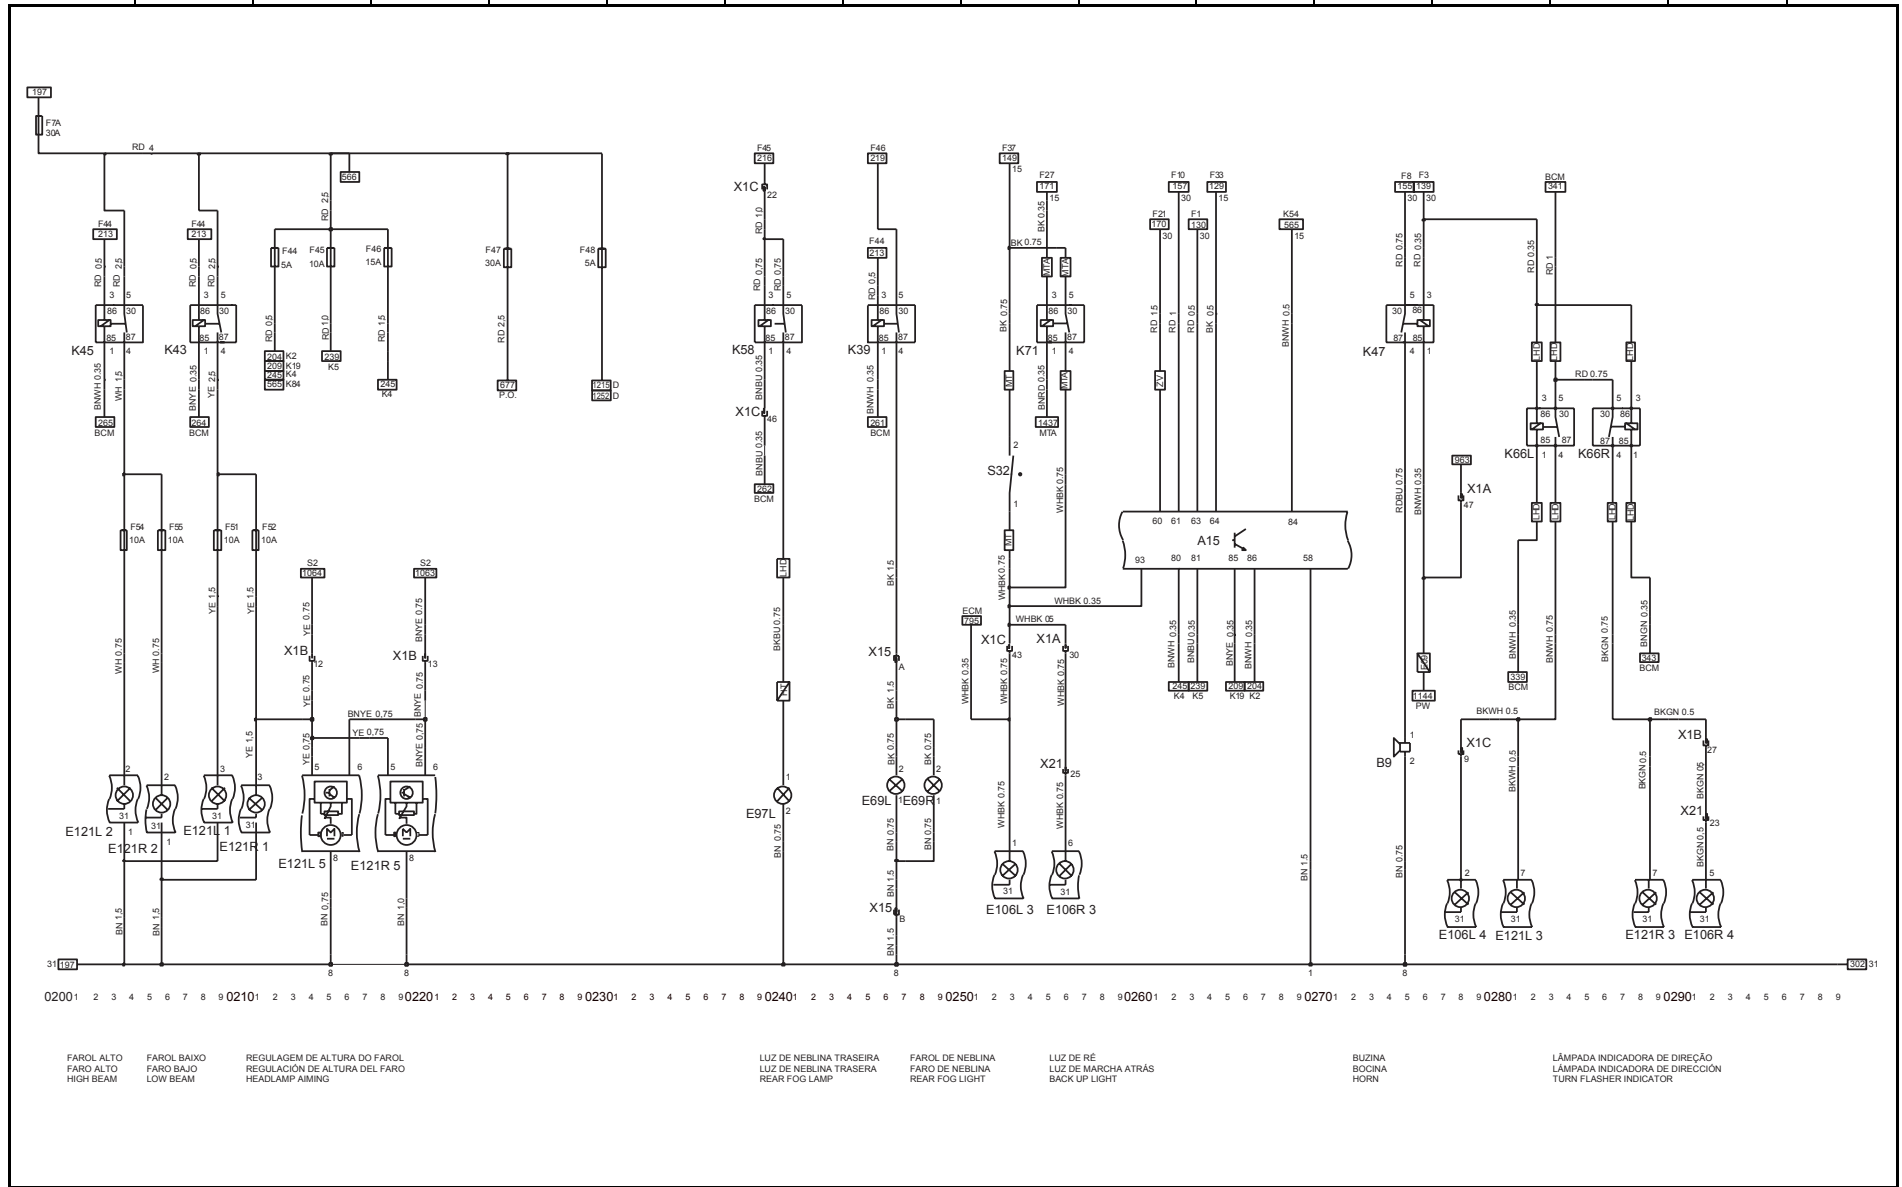

Cores - Fios / Cores - Alambres / Wires - Colors

BK= Preto Negro / Black	BN = Marron Marrón / Brown	BU = Azul Azul / Blue	GA = Cinza Gris / Gray	GN= Verde Verde / Green	ON= Laranja Naranja / Orange	PK = Rosa Rosa / Pink	PL= Violeta Violeta / Purple	RD = Vermelho Rojo / Red	TN= Beje Beije / Tan	WH = Branco Blanco / White	YL= Amarelo Amarillo / Yellow	LT = Claro Claro / Light	DK = Escuro Oscuro / Dark