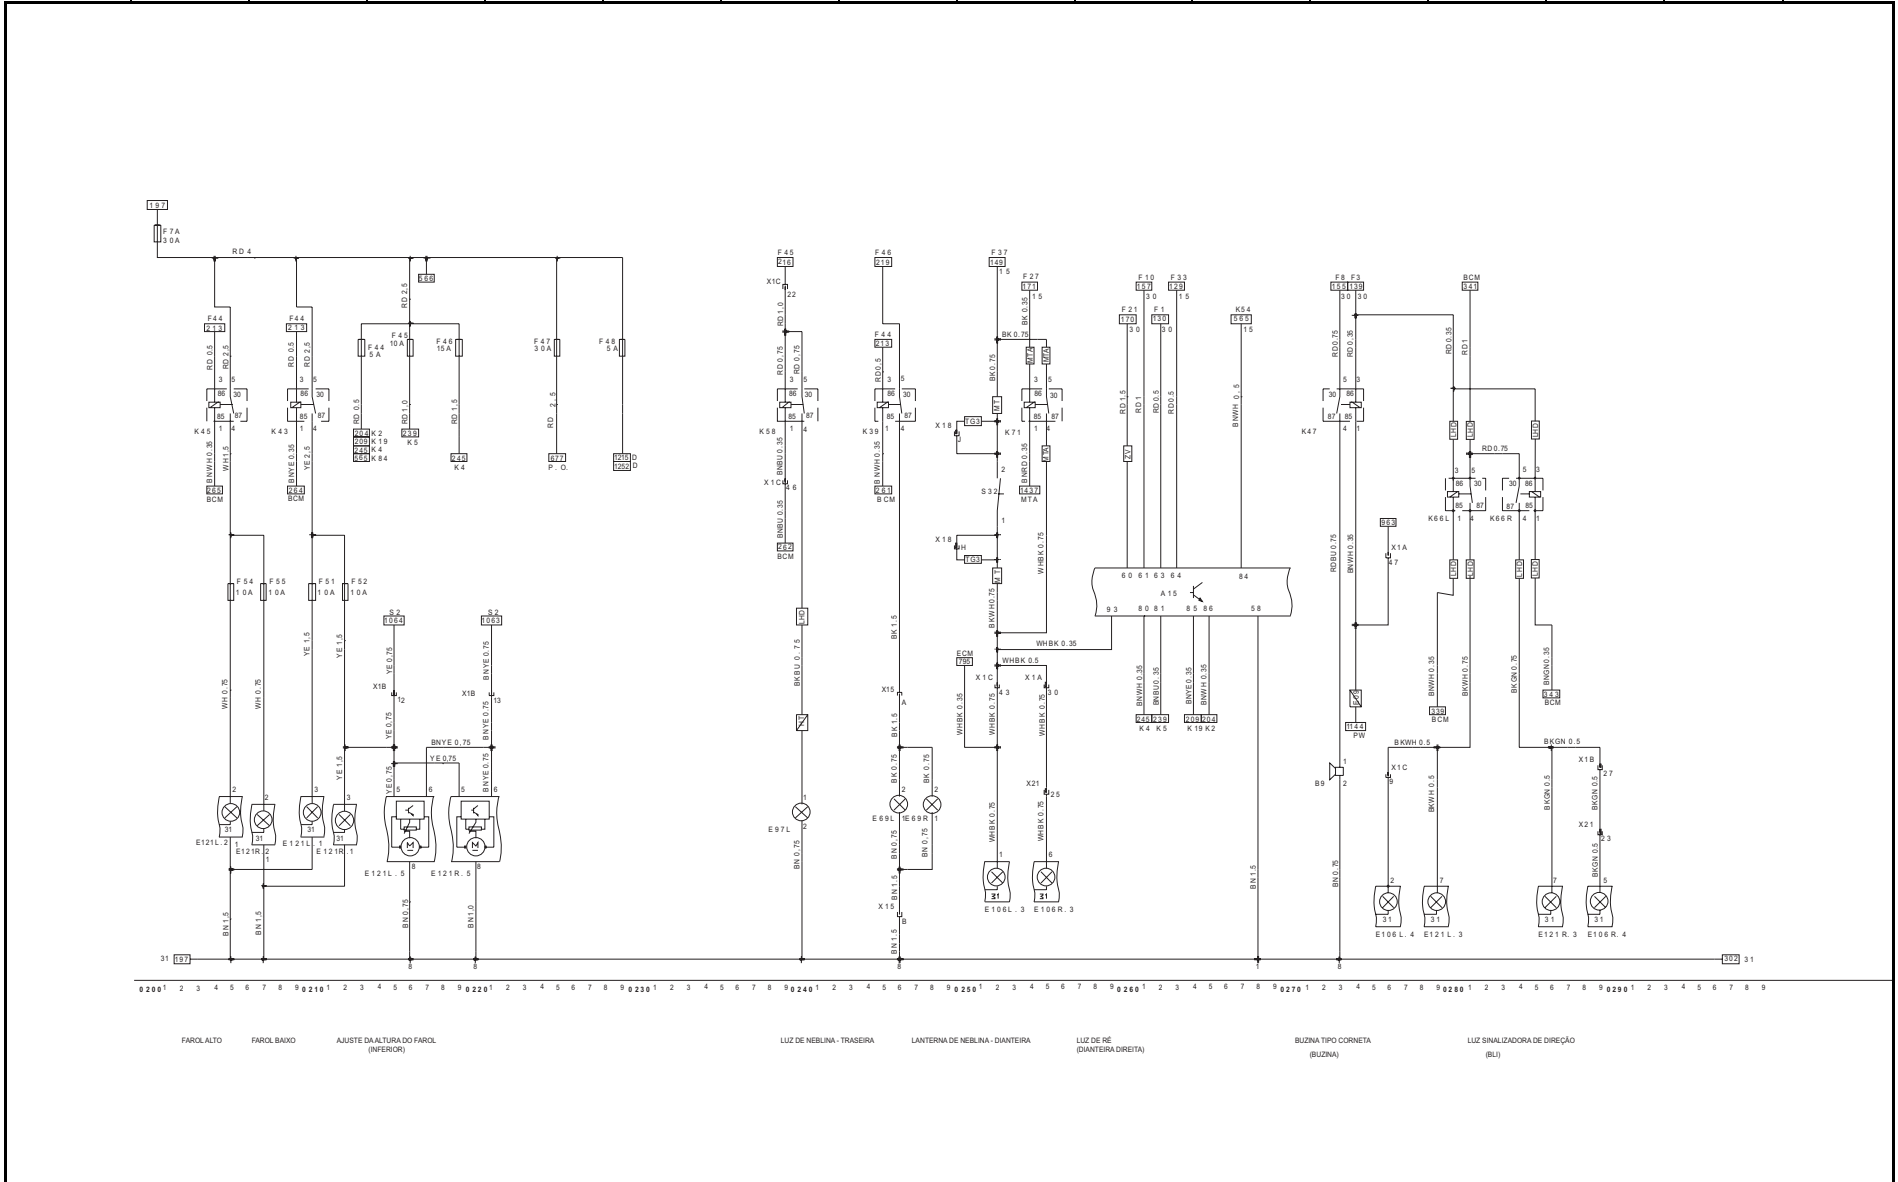

Cores - Fios / Cores - Alambres / Wires - Colors

BK= Preto Negro / Black	BN = Marron Marrón / Brown	BU = Azul Azul / Blue	GA = Cinza Gris / Gray	GN= Verde Verde / Green	ON= Laranja Naranja / Orange	PK = Rosa Rosa / Pink	PL= Violeta Violeta / Purple	RD = Vermelho Rojo / Red	TN= Beje Beije / Tan	WH = Branco Blanco / White	YL = Amarelo Amarillo / Yellow	LT = Claro Claro / Light	DK = Escuro Oscuro / Dark